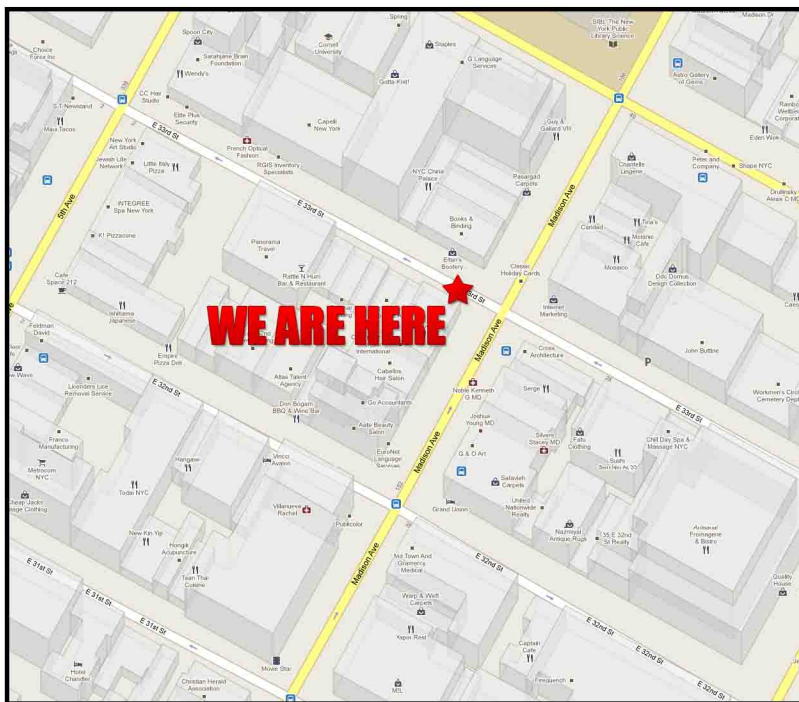

NYCTUX MOCC

168 MADISON AVENUE - CORNER OF 33RD STREET - 4TH FLOOR - 212.201.0709

SUBWAY DIRECTIONS

- to 33rd Street

- to 34th Street

**Conveniently located – Same Day Service Available
Discounts for large groups – Limo & Tuxedo Packages**